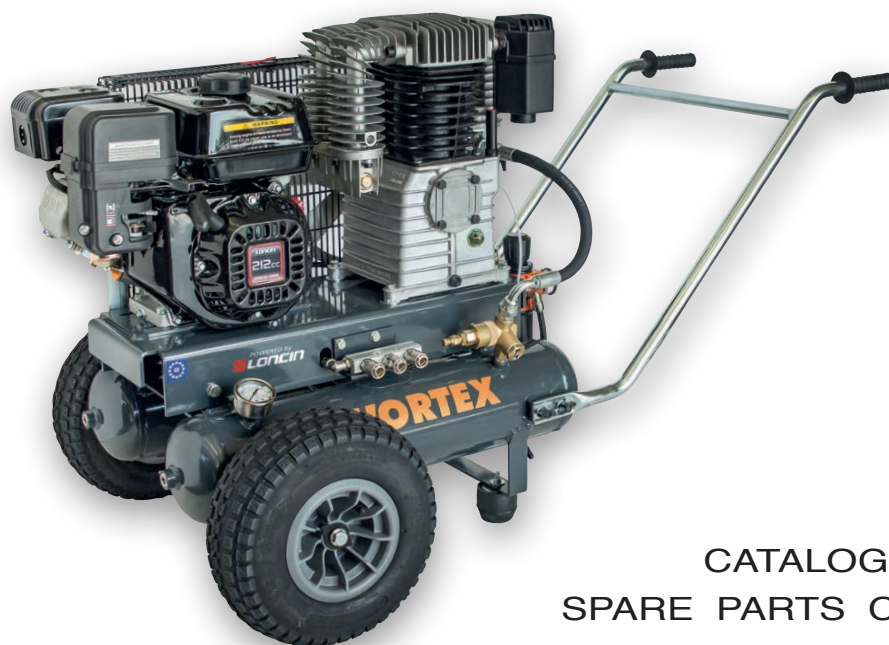

WORTEX

**air
compressor**

DSB 22/680L K25

CATALOGO RICAMBI
SPARE PARTS CATALOGUE

WORTEX

by

COSPET S.r.l.

42028 POVIGLIO (RE) - Italy